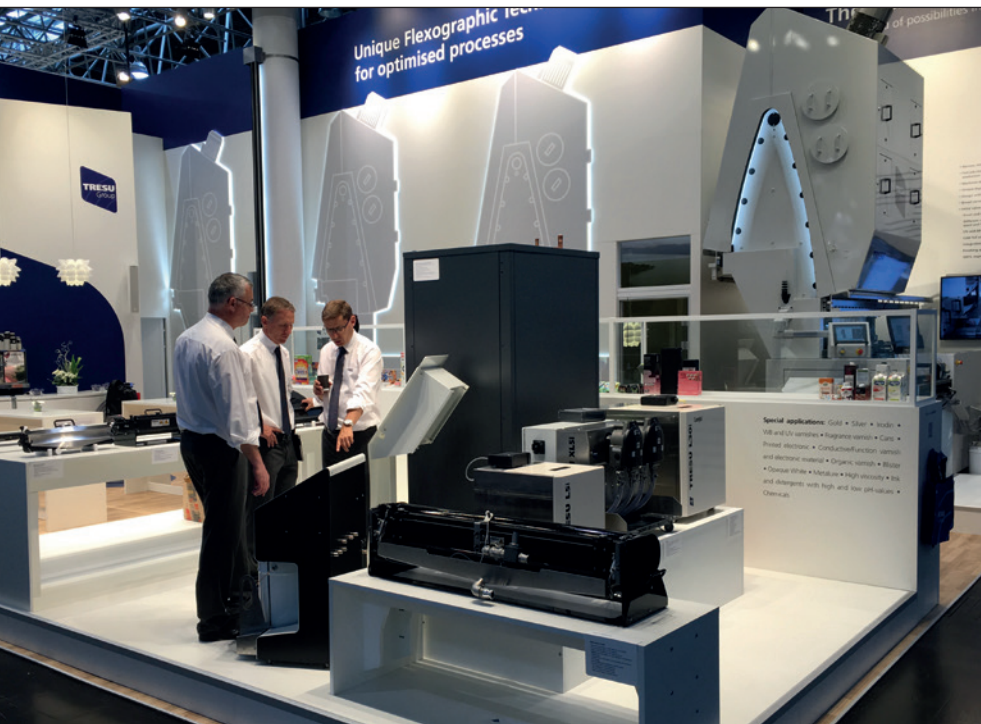

Tresu A/S, Drupa, Düsseldorf – 135 m²

Design: Exponent A/S