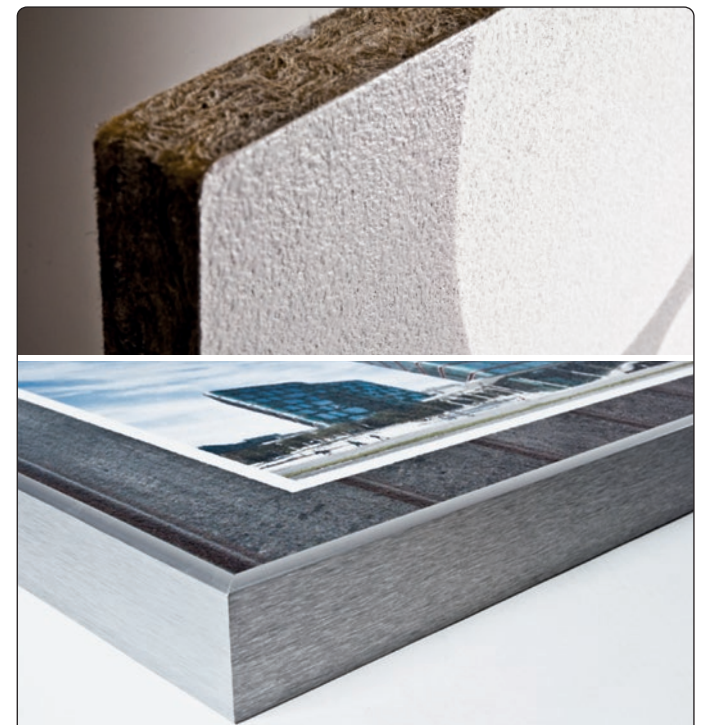

Super Graphics

Adhesive vinyl on glass/Nokia

Powerful Exposure

Speak out loudly if you want to bring your message across – or let “Super Graphics” do the trick. Super Graphics are large scale graphics communicating loudly and clearly from ceilings, floors, walls, or windows. The possibilities are unlimited and new technologies have added even more.

We started out with paint and brush in the 90's and soon and soon adhesive vinyls followed. Today we print graphics and pictures on vinyls or – with the newest print technologies – directly onto wooden, acrylic, plastic, aluminum or sound absorbing panels. The panels may even be cut into any shape to fit the graphics.

Super Graphics are an effective and creative way of exposing your values and messages, creating the environment and ambience you want. Loud and clearly. Only creativity limits where and how loud.

Print on all types of materials

Printed Rockfon sound absorbing wall panel.

Top: Printed birch plywood panels/Odense City Hall. Bottom: Hand painted wall/Nokia.

Backlit aluminum panels with milled letters and illustrations/World EXPO 2010, Shanghai.